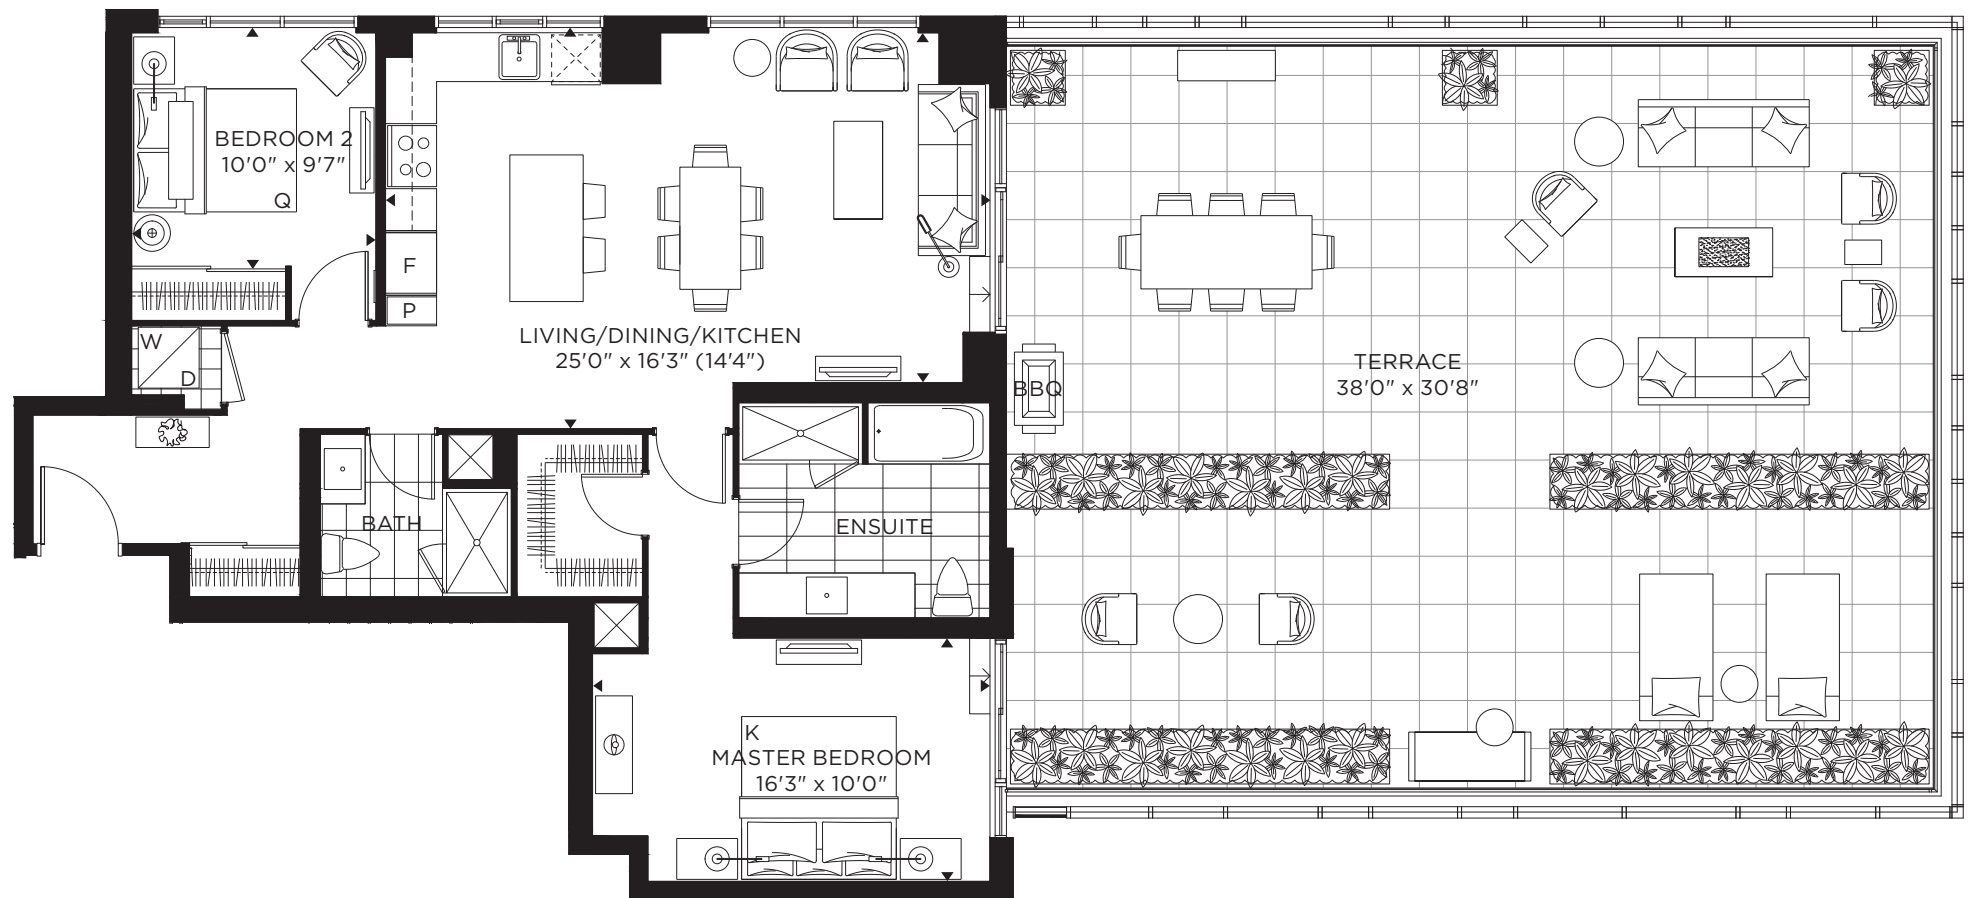

renaissance terrace

2 BEDROOM + 2 BATH | 1120 SQ. FT.

SUITE 607

FLOOR 6

ALL DIMENSIONS ARE APPROXIMATE AND SUBJECT TO NORMAL CONSTRUCTION VARIANCES. DIMENSIONS MAY EXCEED THE USEABLE FLOOR AREA. SIZES AND SPECIFICATIONS SUBJECT TO CHANGE WITHOUT NOTICE. FURNITURE IS DISPLAYED FOR ILLUSTRATION PURPOSES ONLY AND DOES NOT NECESSARILY REFLECT THE ELECTRICAL PLAN FOR THE SUITE. SUITES ARE SOLD UNFURNISHED. E. & O. E.