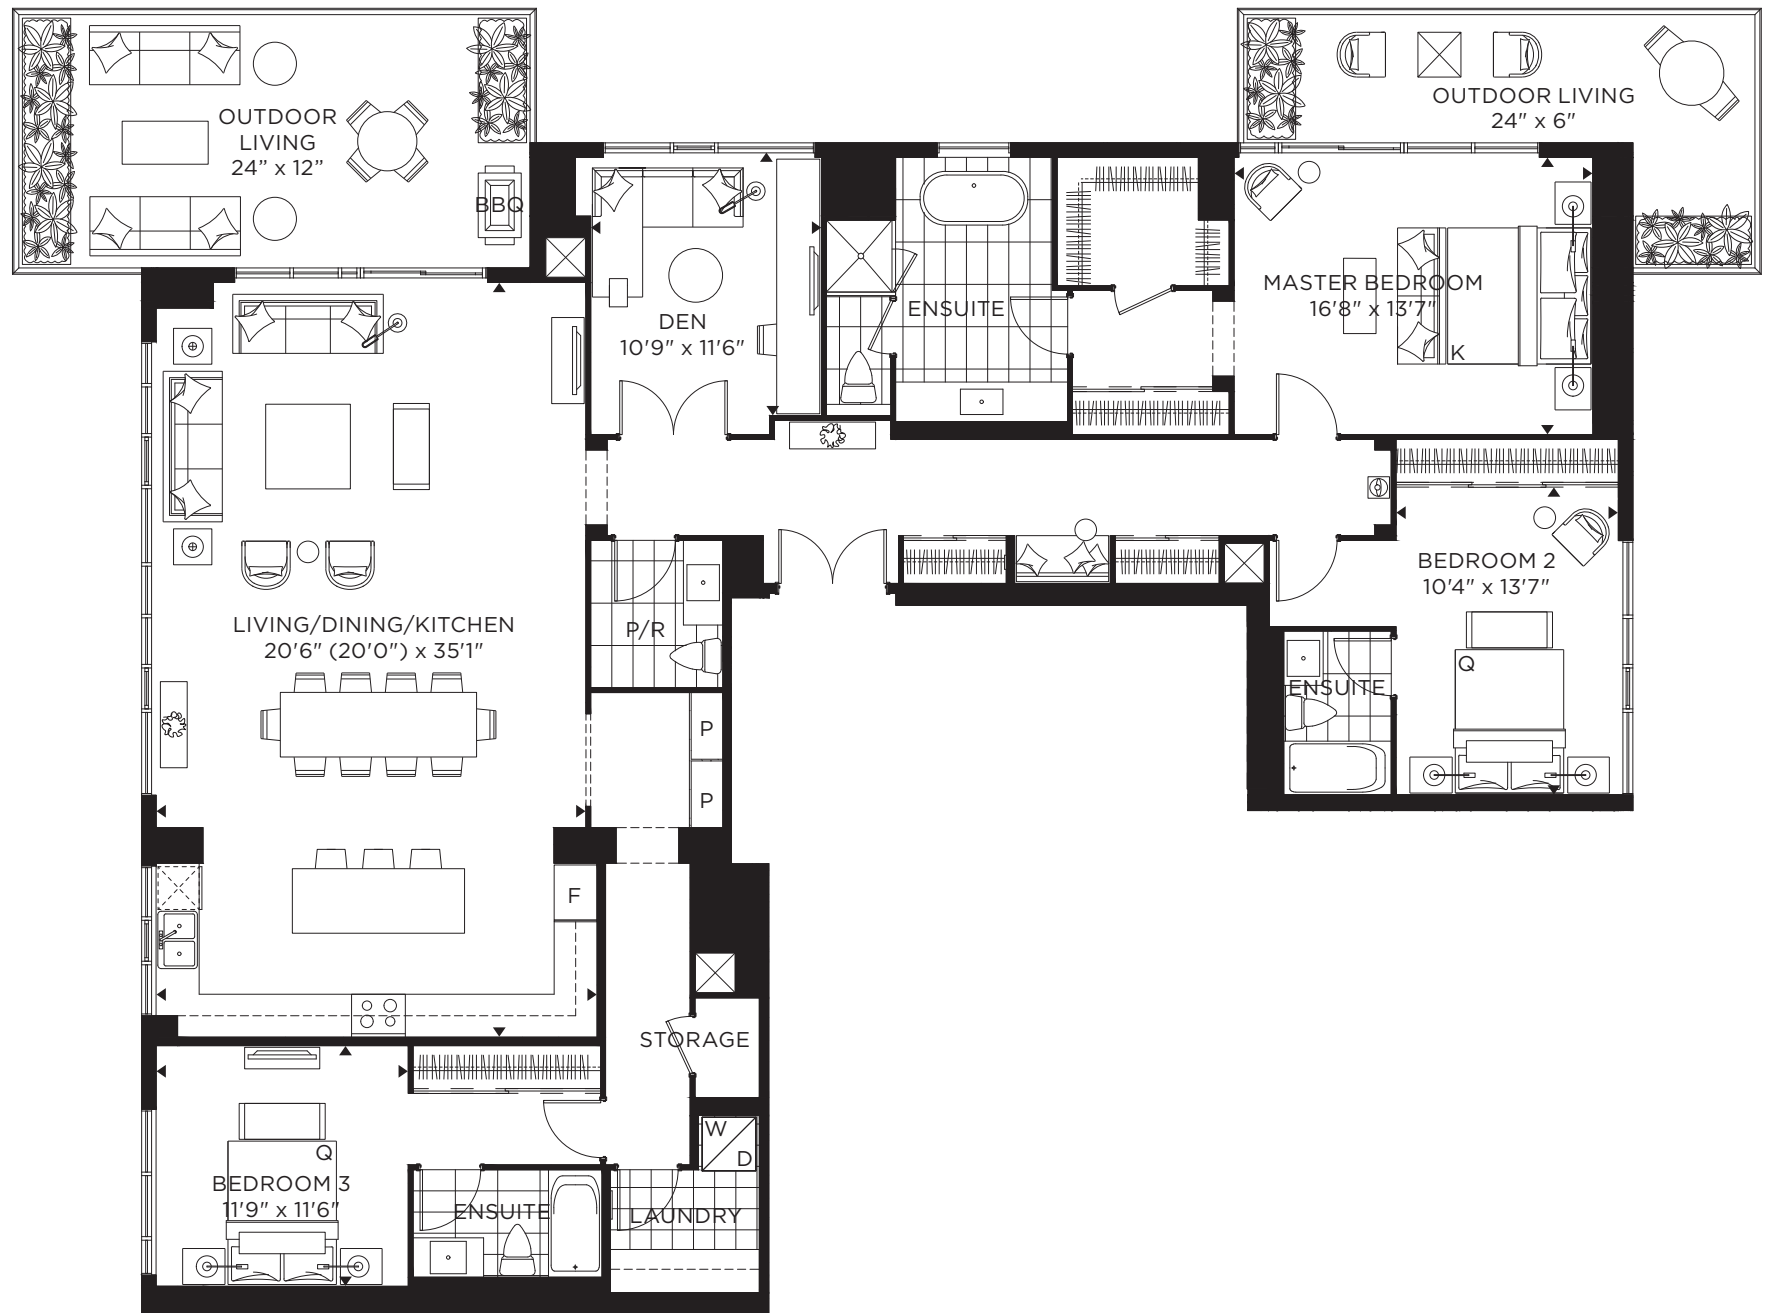

upper penthouse

rembrandt

3 BEDROOM + DEN + 3.5 BATH | 2467 SQ. FT.

SUITES 2103 & 2203

ALL DIMENSIONS ARE APPROXIMATE AND SUBJECT TO NORMAL CONSTRUCTION VARIANCES. DIMENSIONS MAY EXCEED THE USEABLE FLOOR AREA. SIZES AND SPECIFICATIONS SUBJECT TO CHANGE WITHOUT NOTICE. FURNITURE IS DISPLAYED FOR ILLUSTRATION PURPOSES ONLY AND DOES NOT NECESSARILY REFLECT THE ELECTRICAL PLAN FOR THE SUITE. SUITES ARE SOLD UNFURNISHED. E. & O. E.