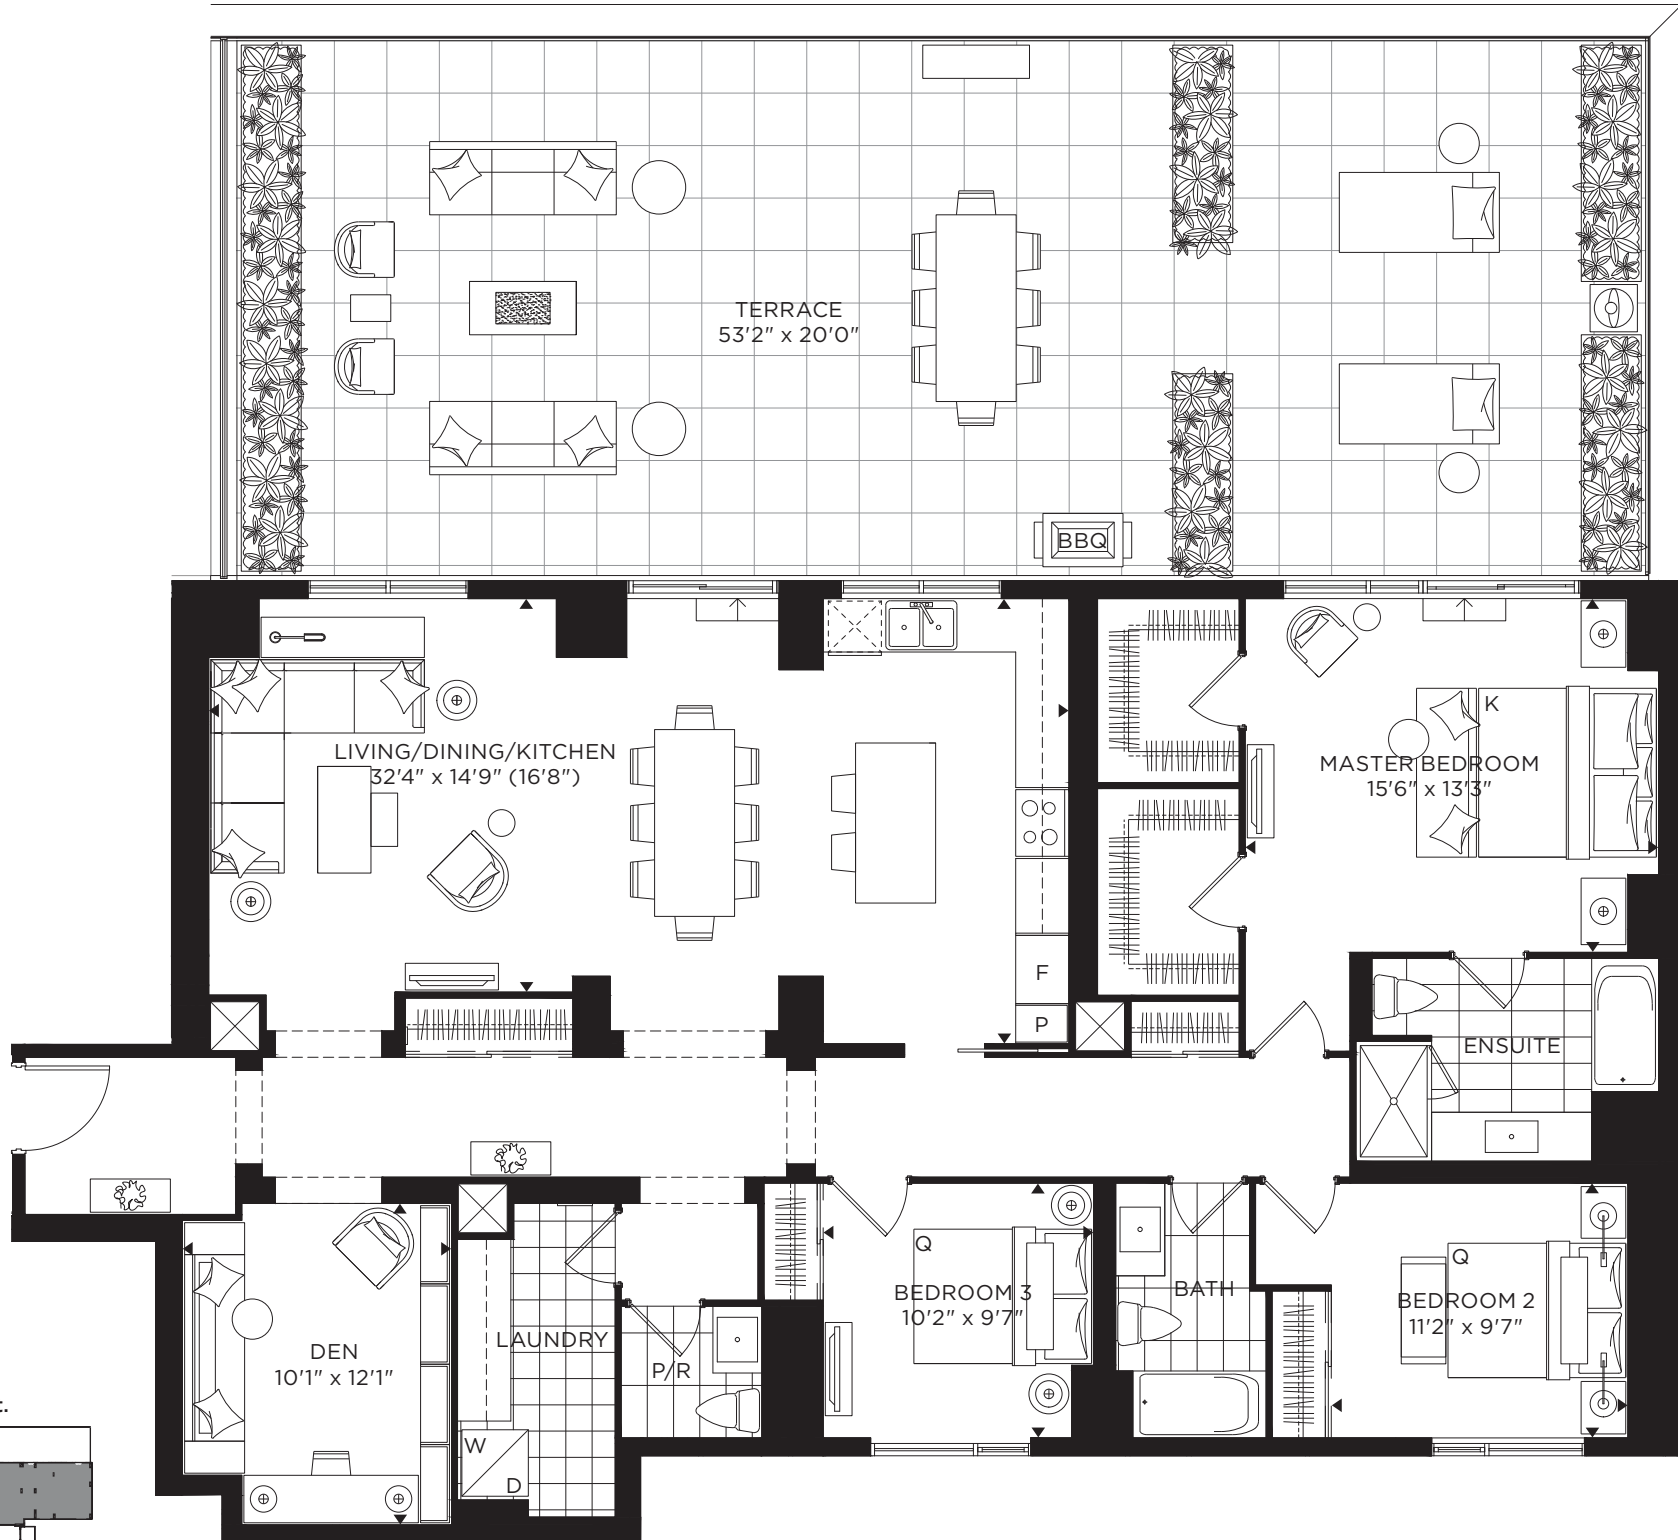

# baroque terrace

3 BEDROOM + DEN + 2.5 BATH | 1941 SQ. FT.

SUITE 507

FLOOR 5

ALL DIMENSIONS ARE APPROXIMATE AND SUBJECT TO NORMAL CONSTRUCTION VARIANCES. DIMENSIONS MAY EXCEED THE USEABLE FLOOR AREA. SIZES AND SPECIFICATIONS SUBJECT TO CHANGE WITHOUT NOTICE. FURNITURE IS DISPLAYED FOR ILLUSTRATION PURPOSES ONLY AND DOES NOT NECESSARILY REFLECT THE ELECTRICAL PLAN FOR THE SUITE. SUITES ARE SOLD UNFURNISHED. E. & O. E.