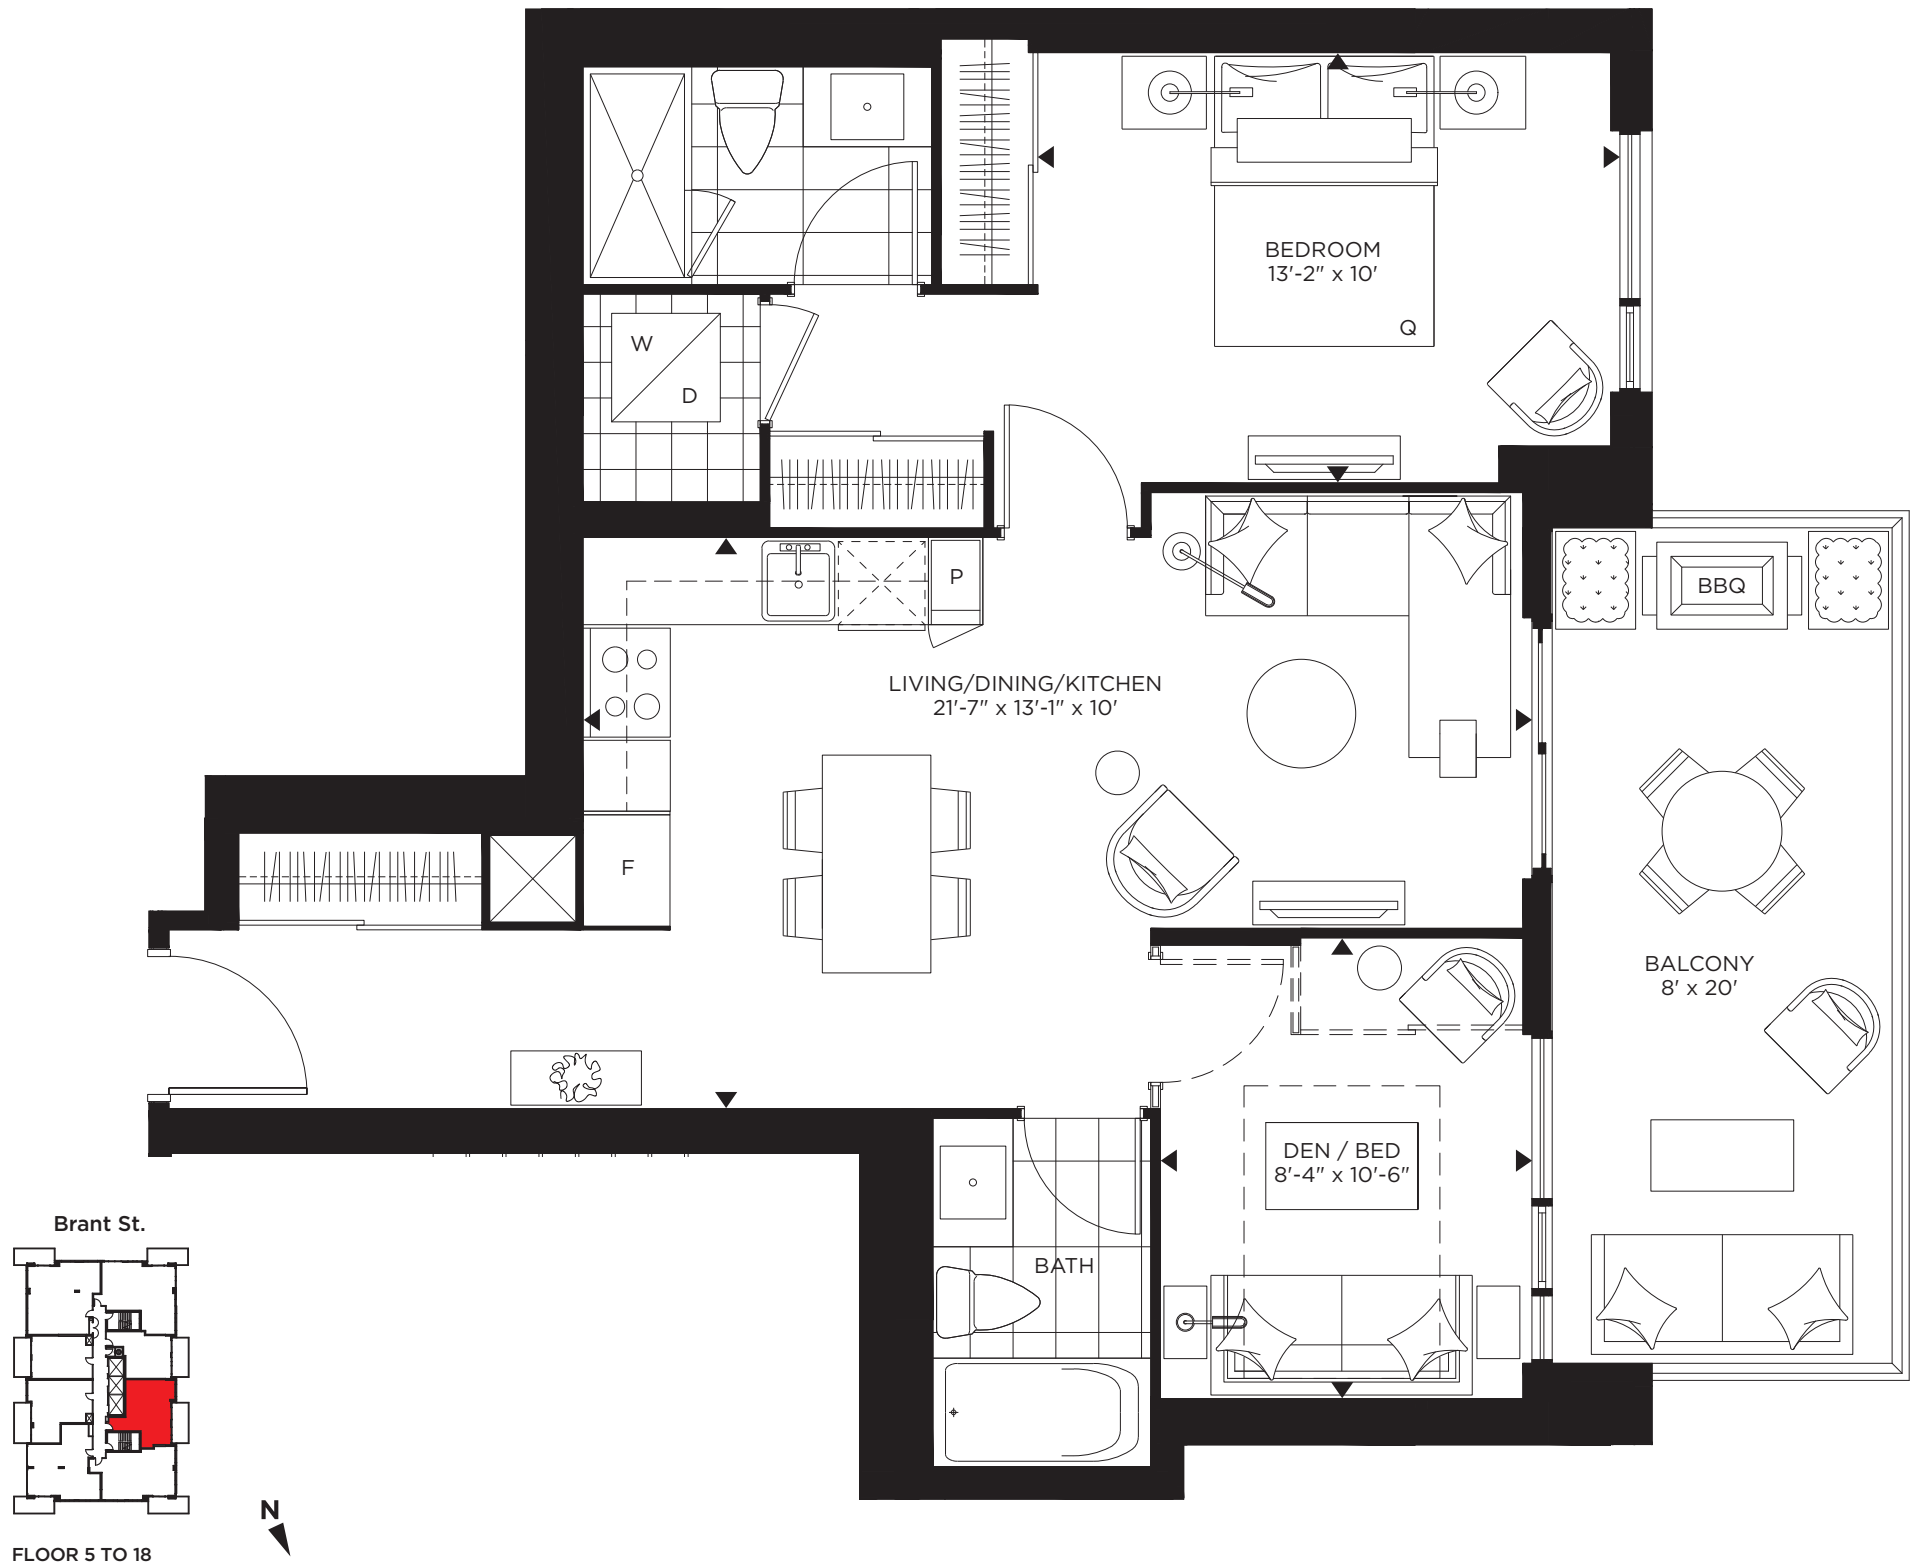

sofia

1 BEDROOM + DEN + 2 BATH | 814 SQ. FT.

TOWER SUITE: 501-1801

ALL DIMENSIONS ARE APPROXIMATE AND SUBJECT TO NORMAL CONSTRUCTION VARIANCES. DIMENSIONS MAY EXCEED THE USEABLE FLOOR AREA. SIZES AND SPECIFICATIONS SUBJECT TO CHANGE WITHOUT NOTICE. FURNITURE IS DISPLAYED FOR ILLUSTRATION PURPOSES ONLY AND DOES NOT NECESSARILY REFLECT THE ELECTRICAL PLAN FOR THE SUITE. SUITES ARE SOLD UNFURNISHED. BBQ NOT INCLUDED. E. & O. E.