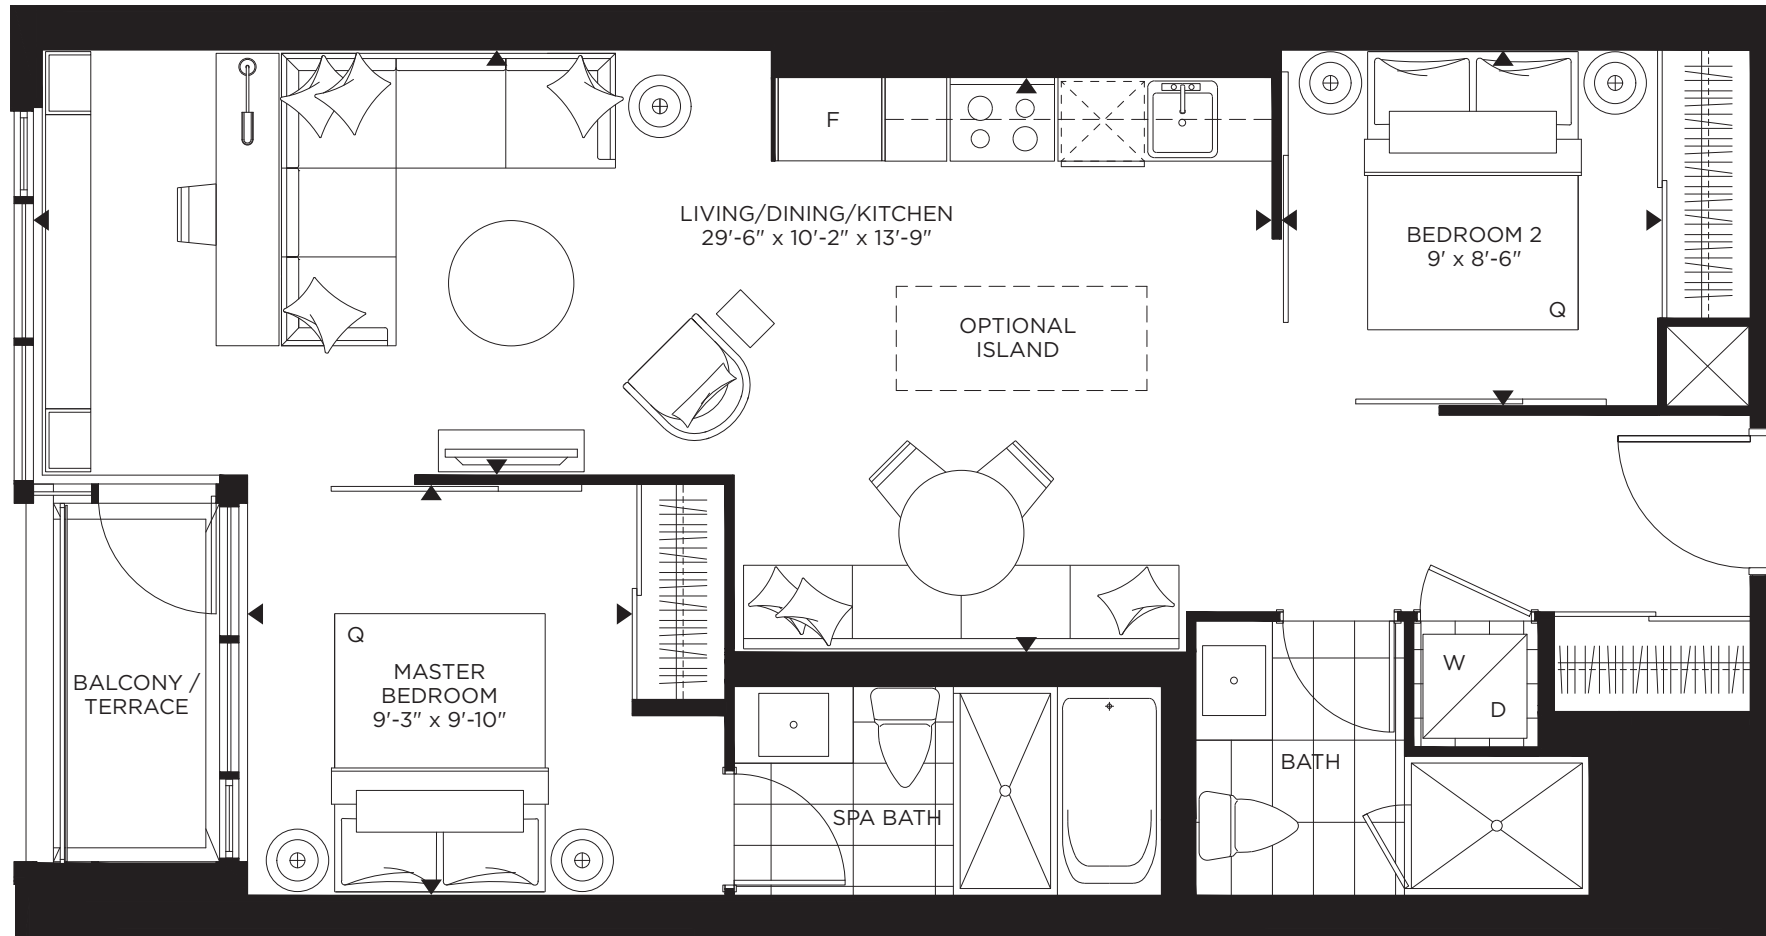

muse

2 BEDROOM + 2 BATH | 843 SQ. FT.

LOFT SUITE: 306, 406

MOST 3RD FLOOR LOFT SUITES FEATURE OUTDOOR TERRACE THAT REQUIRES STEP AND MAY DIFFER FROM PLANS. SEE SALES REP FOR DETAILS.
ALL DIMENSIONS ARE APPROXIMATE AND SUBJECT TO NORMAL CONSTRUCTION VARIANCES. DIMENSIONS MAY EXCEED THE USEABLE FLOOR AREA. SIZES AND SPECIFICATIONS SUBJECT TO CHANGE WITHOUT NOTICE.
FURNITURE IS DISPLAYED FOR ILLUSTRATION PURPOSES ONLY AND DOES NOT NECESSARILY REFLECT THE ELECTRICAL PLAN FOR THE SUITE. SUITES ARE SOLD UNFURNISHED. E. & O. E.