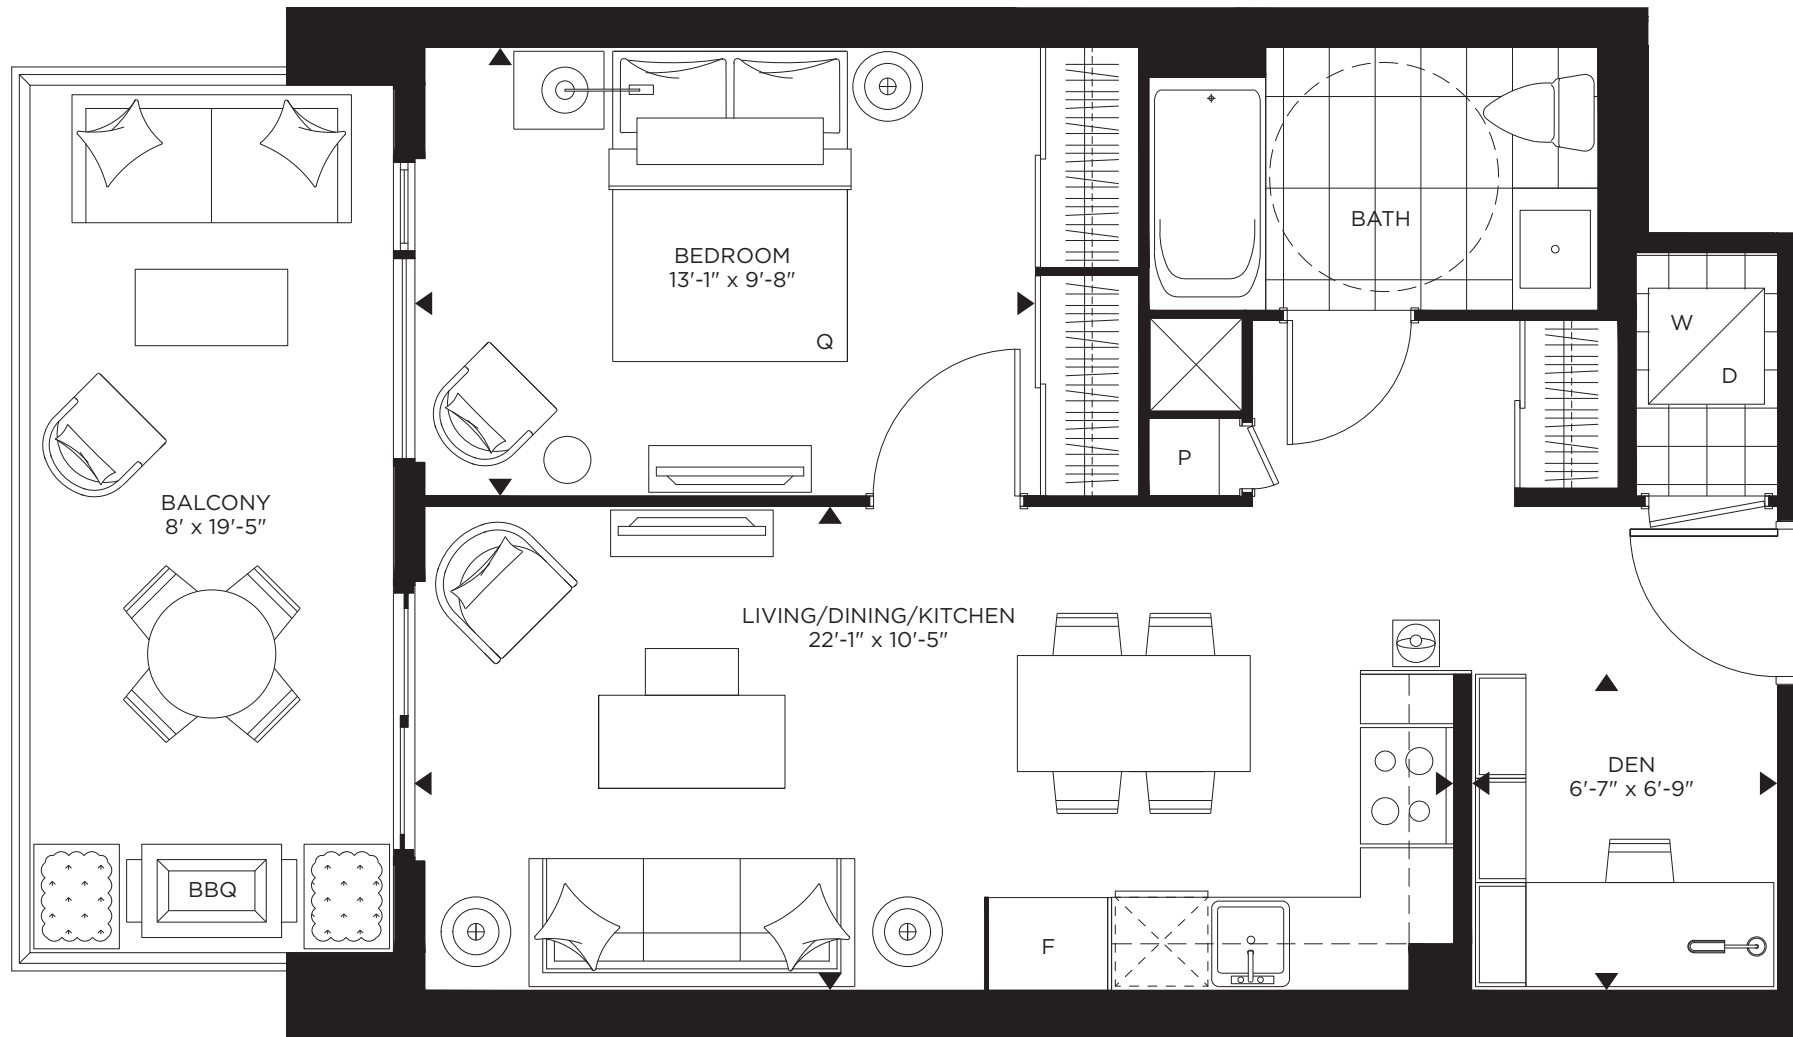

moma

1 BEDROOM + DEN + 1 BATH | 629 SQ. FT.

TOWER SUITE: 505*, 605-1805

FLOOR 5 TO 18

*TERRACE SUITE WITH DIFFERENT FLOOR PLAN. SEE SALES REP FOR DETAILS.
ALL DIMENSIONS ARE APPROXIMATE AND SUBJECT TO NORMAL CONSTRUCTION VARIANCES. DIMENSIONS MAY EXCEED THE USEABLE FLOOR AREA. SIZES AND SPECIFICATIONS SUBJECT TO CHANGE WITHOUT NOTICE.
FURNITURE IS DISPLAYED FOR ILLUSTRATION PURPOSES ONLY AND DOES NOT NECESSARILY REFLECT THE ELECTRICAL PLAN FOR THE SUITE. SUITES ARE SOLD UNFURNISHED. BBQ NOT INCLUDED. E. & O. E.