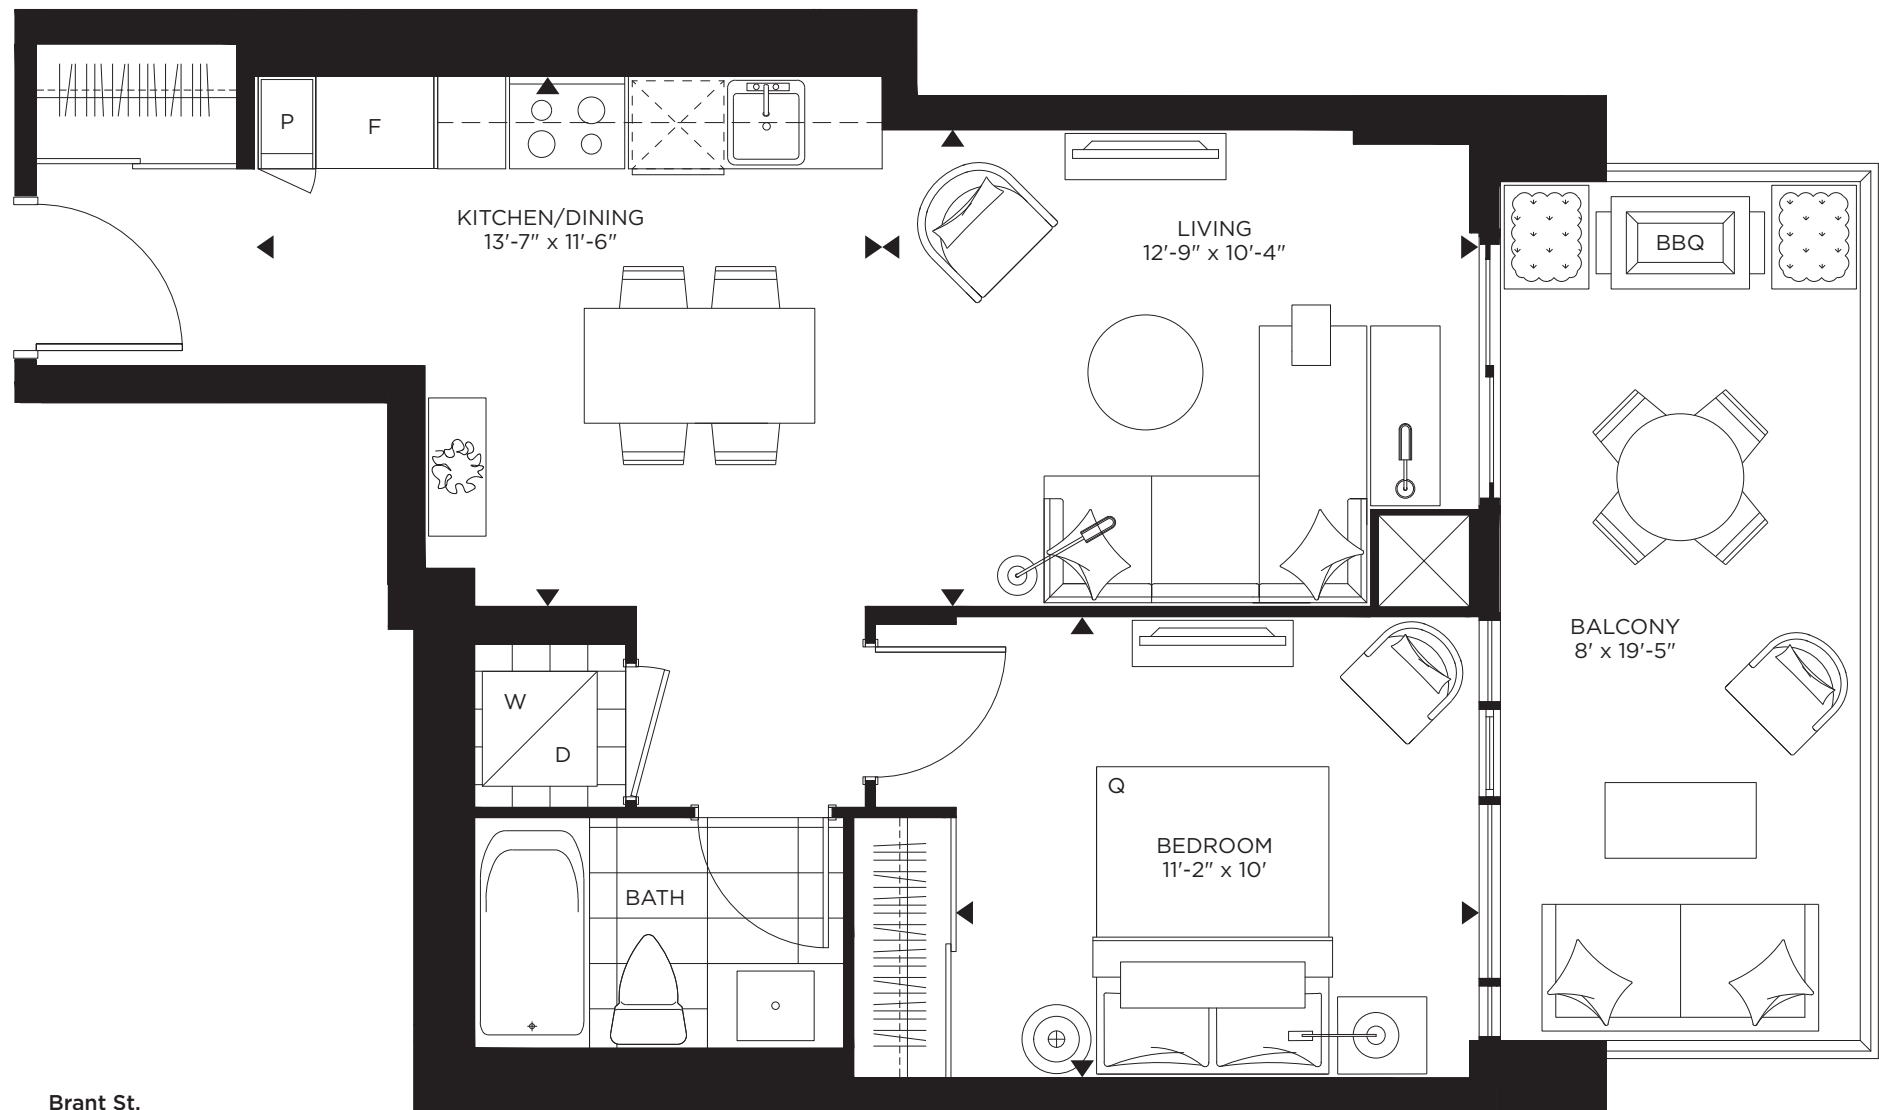

# louvre

1 BEDROOM + 1 BATH | 609 SQ. FT.

TOWER SUITE: 509, 608-1808

FLOOR 5 TO 18

ALL DIMENSIONS ARE APPROXIMATE AND SUBJECT TO NORMAL CONSTRUCTION VARIANCES. DIMENSIONS MAY EXCEED THE USEABLE FLOOR AREA. SIZES AND SPECIFICATIONS SUBJECT TO CHANGE WITHOUT NOTICE. FURNITURE IS DISPLAYED FOR ILLUSTRATION PURPOSES ONLY AND DOES NOT NECESSARILY REFLECT THE ELECTRICAL PLAN FOR THE SUITE. SUITES ARE SOLD UNFURNISHED. BBQ NOT INCLUDED. E. & O. E.