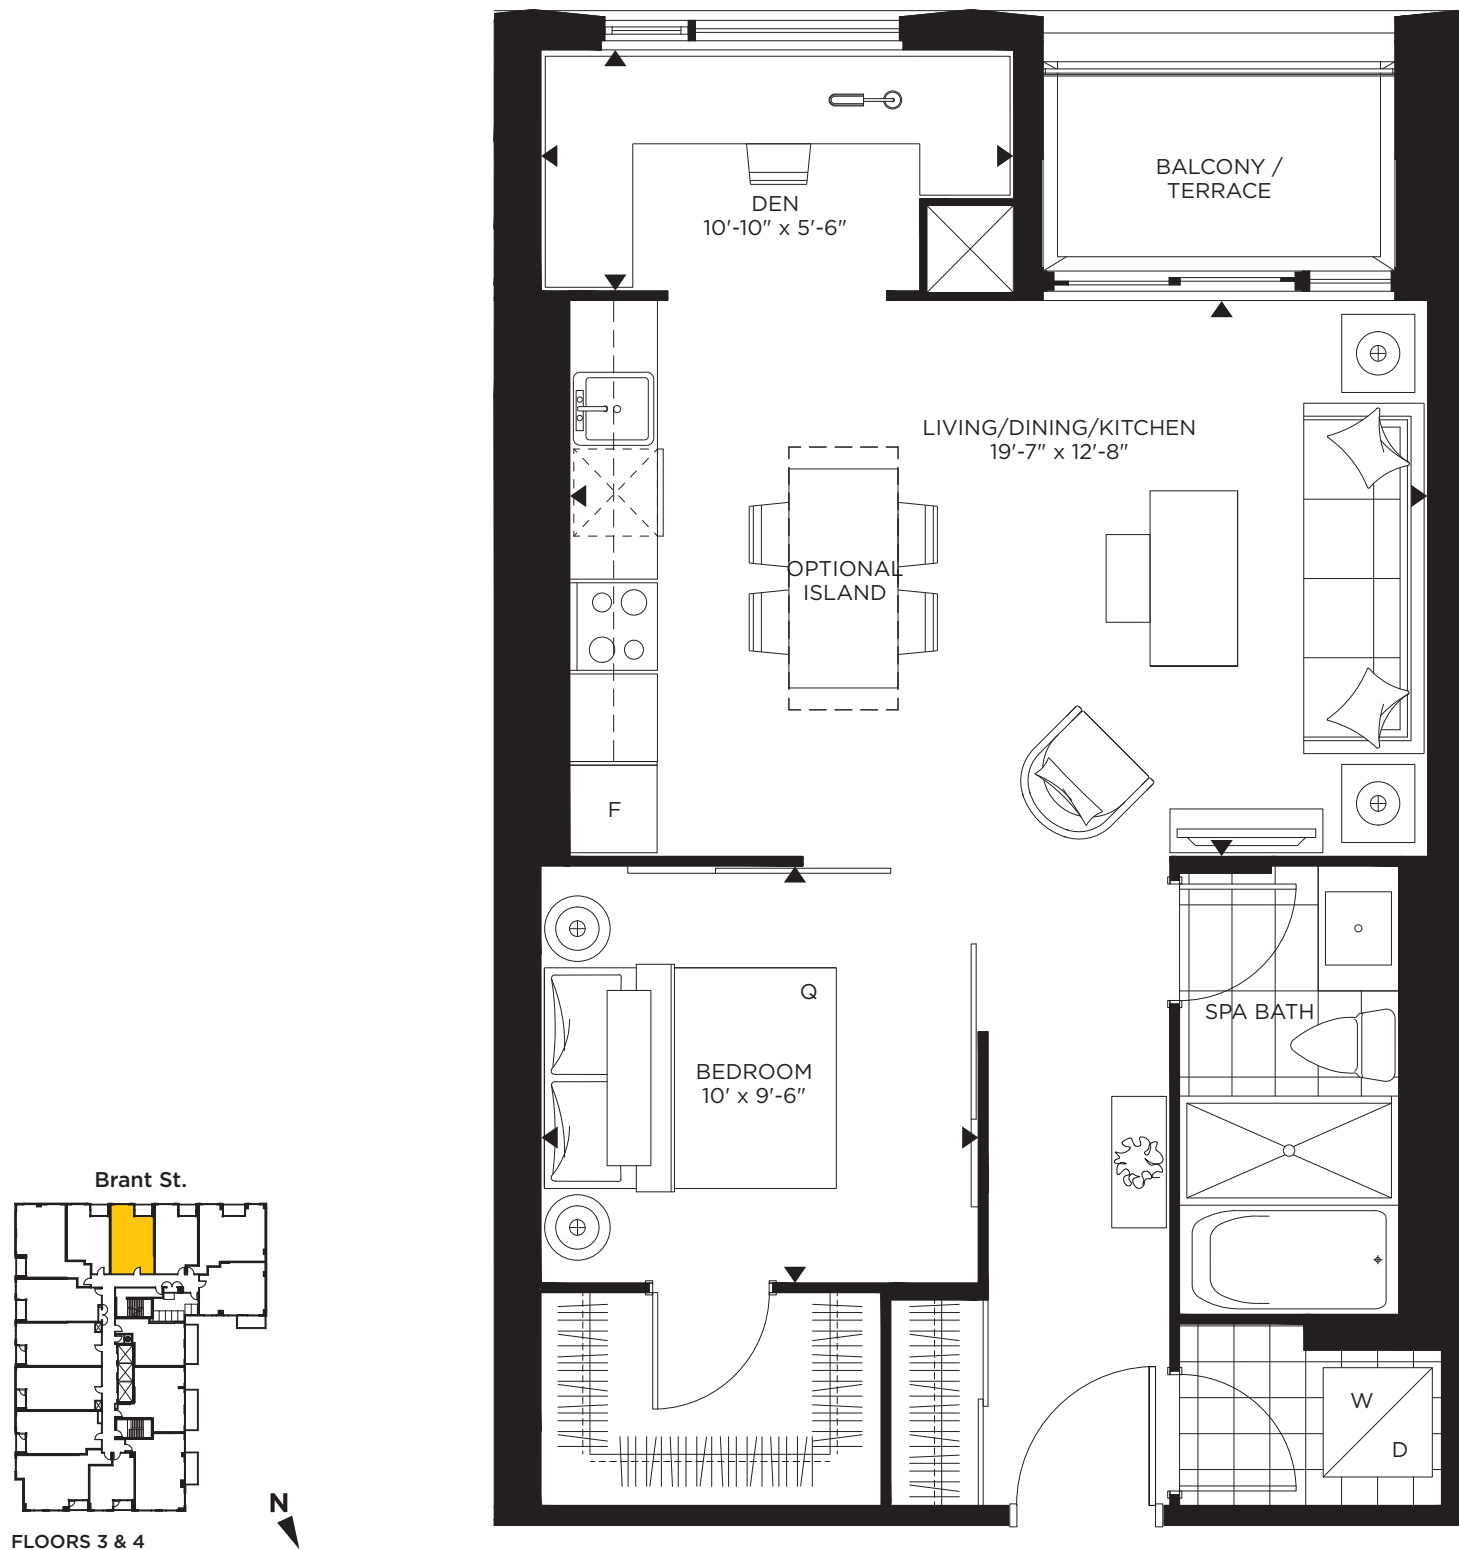

fresco

1 BEDROOM + DEN + 1 BATH | 692 SQ. FT.

LOFT SUITE: 311, 411

MOST 3RD FLOOR LOFT SUITES FEATURE OUTDOOR TERRACE THAT REQUIRES STEP AND MAY DIFFER FROM PLANS. SEE SALES REP FOR DETAILS.
ALL DIMENSIONS ARE APPROXIMATE AND SUBJECT TO NORMAL CONSTRUCTION VARIANCES. DIMENSIONS MAY EXCEED THE USEABLE FLOOR AREA. SIZES AND SPECIFICATIONS SUBJECT TO CHANGE WITHOUT NOTICE.
FURNITURE IS DISPLAYED FOR ILLUSTRATION PURPOSES ONLY AND DOES NOT NECESSARILY REFLECT THE ELECTRICAL PLAN FOR THE SUITE. SUITES ARE SOLD UNFURNISHED. E. & O. E.